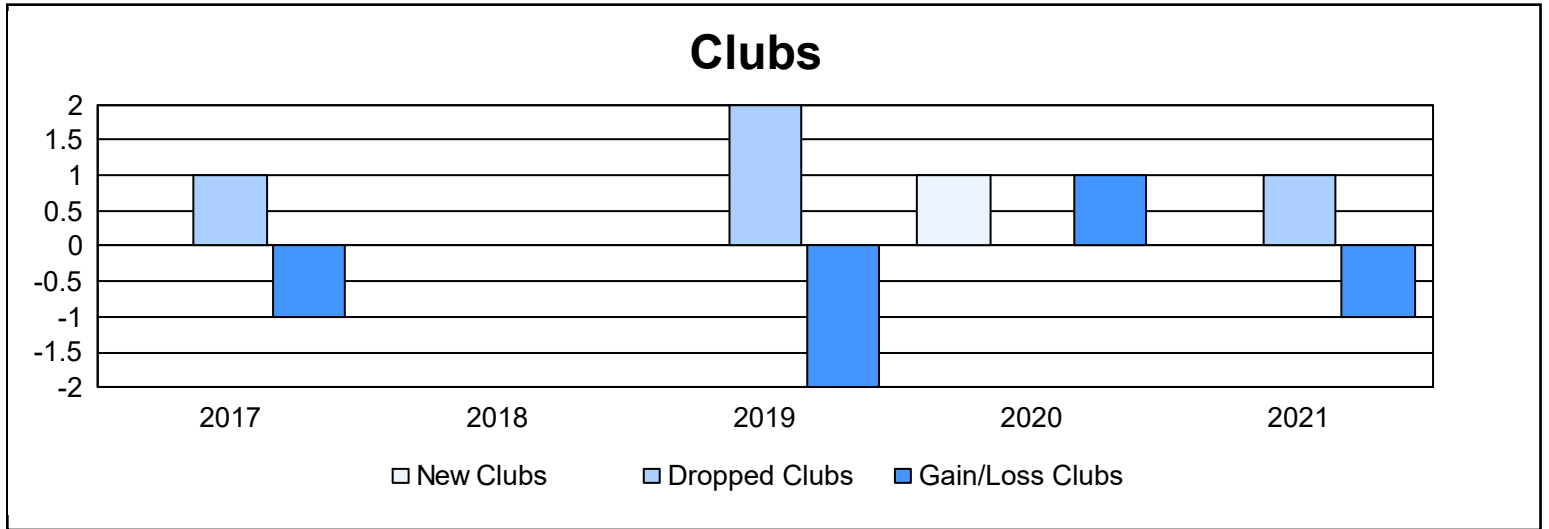

Year	New Clubs	Dropped Clubs	Gain/ Loss Clubs	New Members	Charter Members	Reinstate Members	Transfer Members	Total Member Added	Total Members Dropped	Gain/ Loss Members
2016-2017	0	1	-1	106	0	5	2	113	175	-62
2017-2018	0	0	0	93	0	6	3	102	140	-38
2018-2019	0	2	-2	86	0	1	11	98	163	-65
2019-2020	1	0	1	53	45	2	1	101	166	-65
2020-2021	0	1	-1	67	2	7	6	82	134	-52
<b>Average</b>	<b>0</b>	<b>1</b>	<b>-1</b>	<b>81</b>	<b>9</b>	<b>4</b>	<b>5</b>	<b>99</b>	<b>156</b>	<b>-56</b>

### Membership Composition June 2021 Cumulative