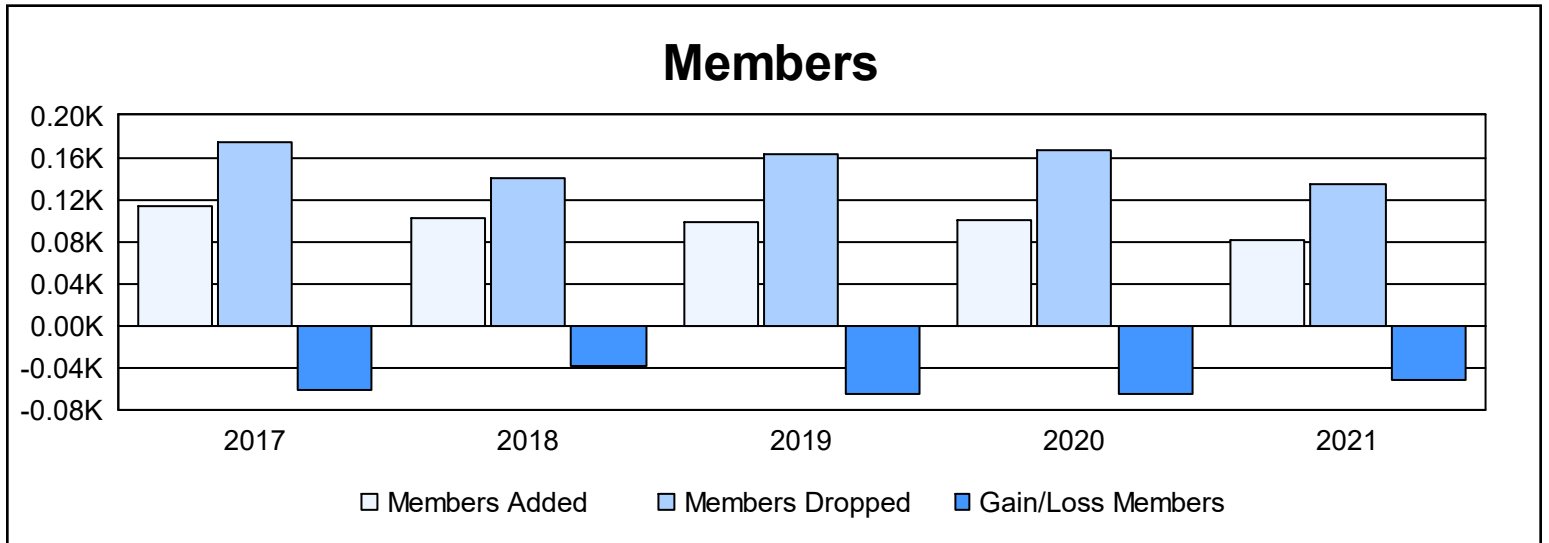

Year	New Clubs	Dropped Clubs	Gain/ Loss Clubs	New Members	Charter Members	Reinstate Members	Transfer Members	Total Member Added	Total Members Dropped	Gain/ Loss Members
2016-2017	0	1	-1	106	0	5	2	113	175	-62
2017-2018	0	0	0	93	0	6	3	102	140	-38
2018-2019	0	2	-2	86	0	1	11	98	163	-65
2019-2020	1	0	1	53	45	2	1	101	166	-65
2020-2021	0	1	-1	67	2	7	6	82	134	-52
<b>Average</b>	<b>0</b>	<b>1</b>	<b>-1</b>	<b>81</b>	<b>9</b>	<b>4</b>	<b>5</b>	<b>99</b>	<b>156</b>	<b>-56</b>

### Membership Composition June 2021 Cumulative