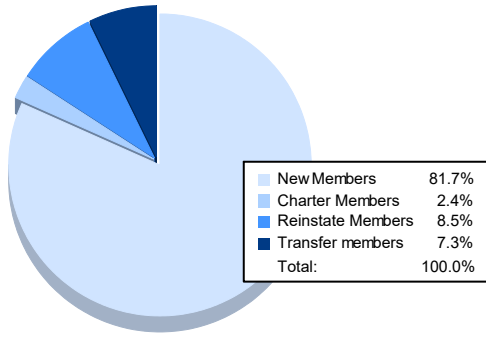

Year	New Clubs	Dropped Clubs	Gain/ Loss Clubs	New Members	Charter Members	Reinstate Members	Transfer Members	Total Member Added	Total Members Dropped	Gain/ Loss Members
2016-2017	0	1	-1	106	0	5	2	113	175	-62
2017-2018	0	0	0	93	0	6	3	102	140	-38
2018-2019	0	2	-2	86	0	1	11	98	163	-65
2019-2020	1	0	1	53	45	2	1	101	166	-65
2020-2021	0	1	-1	67	2	7	6	82	134	-52
<b>Average</b>	<b>0</b>	<b>1</b>	<b>-1</b>	<b>81</b>	<b>9</b>	<b>4</b>	<b>5</b>	<b>99</b>	<b>156</b>	<b>-56</b>

### Membership Composition June 2021 Cumulative